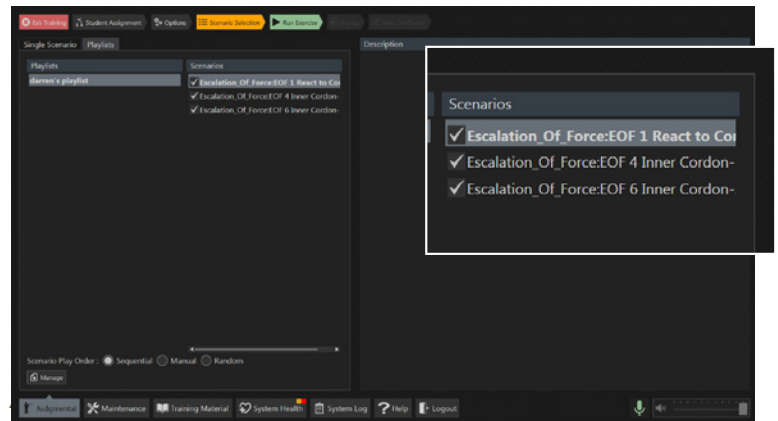

COLLECTIVE TRAINING FEATURES:

- VBS3-based training mode
  - Panoramic view training with up to three screens
  - Using existing weapons
  - Standard courseware included
  - Provides enhanced, detailed terrain
  - Thorough, current 3D models (~ 9,000 models)
  - Artificial intelligence and automatic pathfinding
  - Game-like look and feel of the UI
- Author/Select new scenarios
- Monitor scenario execution and After Action Review (AAR)
  - 2D map view
  - 3D view – matches the horizontal Field of Vision (FoV) for the image across the screens
- Runtime summary view
  - Shots/hits/misses
  - Sensors
  - Malfunction initiation
  - Enter comments
- InVeris Training Solutions' unique VBS3 features include:
  - Continuous compass tape across multiple screens
  - Infantry awareness indicator and/or GPS on main screen
  - Hail
  - Report mobility, firepower and catastrophic kills to UUI