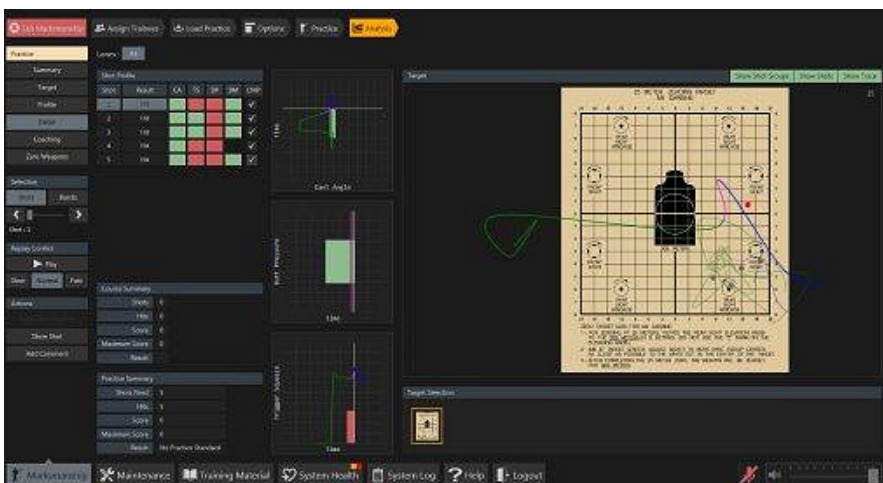

Automatic coaching shows instant feedback from trainee

- System utilization reports for data mining, including time spent in training mode, weapon type, etc.
- Tablet training material content
  - Only System Setup instructions (if required) stay in the tablet
  - Other materials streamed from system for data security
  - Materials can be viewed on the tablet and main screen(s) simultaneously
  - Accessible from within each training application
  - System can be run from the optional tablet once training commences

3D MARKSMANSHIP TRAINING FEATURES:

- Photorealistic 3D terrain
- 3D targets (including "paper" targets)