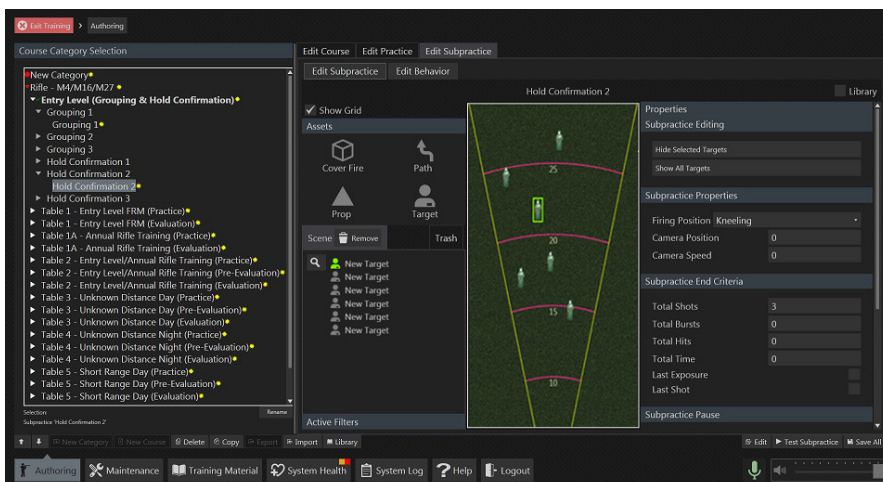

With the new features and expansions, InVeris' **fats**® 100MIL offers unmatched training advancements and includes the latest technological developments to meet the needs of combat forces worldwide.

GENERAL FEATURES:

- Up to 60 weapons can be assigned for up to 15 trainees for concurrent exercises
- Multiple weapon simulators can be assigned to each trainee
- Allows assignment of InVeris' patented wireless BlueFire weapons to each trainee
- Direct, granade lauched and shoulder lauched weapons available in Marksmanship. All supported in Collective modes, including mortars.
- Unified User Interface (UI)
  - Common look and feel across training modes
  - Dark color theme conducive to low-light conditions
  - Common workflow across training modes
  - Weapon test functionality available within training modes
  - System Health integrated into UI
  - Error and warning indicator visible to operator within any training mode
- Import customer-specific training manuals (PDF, MS Word/PowerPoint,.mpg,.wmv)

Intuitive authorship flexibility allows greater customization