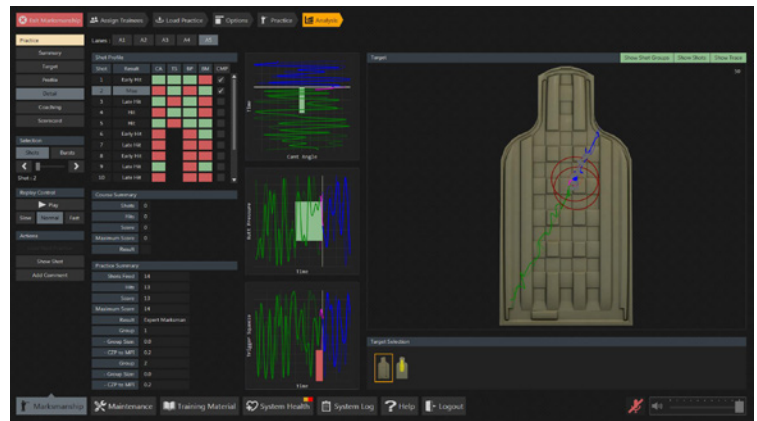

*Intuitive authorship flexibility allows greater customization*

*Automatic coaching shows instant feedback from trainee*

- System utilization reports for data mining, including time spent in training mode, weapon type, etc.
- Tablet training material content
  - Only System Setup instructions (if required) stay in the tablet
  - Other materials streamed from system for data security
  - Materials can be viewed on the tablet and main screen(s) simultaneously
  - Accessible from within each training application
  - System can be run from the optional tablet once training commences

### 3D MARKSMANSHIP TRAINING FEATURES:

- Photorealistic 3D terrain
- 3D targets (including "paper" targets)

- Natural occultation in 3D
- High-fidelity environmental effects
- Support of multiple weapons per trainee
- Moving eye point (shoot and move)
- Perspective correct target rendering for each lane
- Tablet modes include:
  - Operator Mode - controls all lanes
  - Instructor Mode - controls contiguous range of lanes (i.e. 1-5)
  - Trainee - functions as a Firing Point Computer
- Link doctrinal documents and scorecard(s) to a course of fire
- Automatic Coaching analyzes shooting results/sensors to highlight potentially poor shooting habits