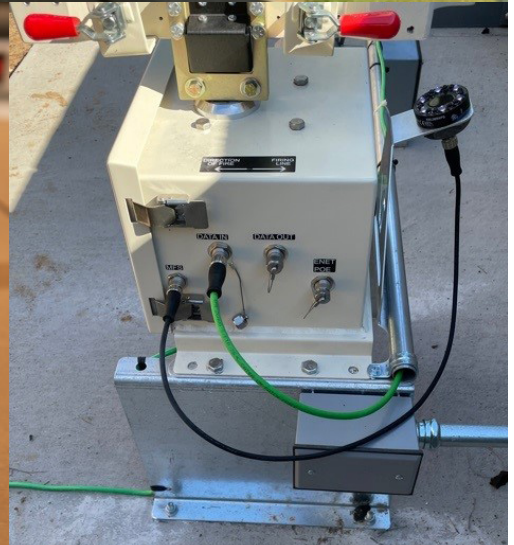

- 90° expose/conceal time less than .5 seconds.
- 360° target presentations, advanced target identification threat/non-threat target engagements.
- All targets can be controlled in unison/collectively or individually controlled.
- Red, blue and white light LED light.
 - Hostile fire mode – white light.
 - Distraction lighting – red/blue light.
- Quiet electronic turning motor eliminates audible identification of turning targets.
- Eliminates maintenance associated with pneumatic components.
- 600 round per minute hit sensing (ground mount unit only) with hit sensing head using molded targets. System can identify hits for both friend and foe target engagements.

- Supports multiple target heads and existing customer target frames such as: Rebar, 1"x2" wood upright and molded 3D targets.
- Qualifications and advanced training scenarios can be authored, stored and accessed any time using the RangeMaster™ 9K/10K software and wireless tablet.

TECHNICAL SPECIFICATIONS

Hit Sensing	Up to 600 hits/minute (ground mount only)
Actuations and Hit Modes	Expose, conceal, 15° and 90° rotation up to 360°
LED Lights	Red, blue and white
90° Expose/Conceal Time	Less than .5 seconds
360° Turn Time	Less than 1 second
Target Size	Holds multiple target types
Max target size with backer, frame, target included	LE target head w/o hit sensing: Height – 5', width – 2', weight - 12 lbs Mil target head w/hit sensing: Must use US Molders molded targets or equivalent in order for hit sensors to work properly
Max Target Weight	10 pounds
Weight of Unit	11 lbs. (5 kg)
Overhead Target Shaft Length	3 feet (custom lengths available)
Actuator Enclosure Dim	8.25" x 13.5" x 9.0"
Power Supply	AC Power 120/240 VAC at 50/60Hz
Max Current Draw Per Target	1 amp @ 120 VAC