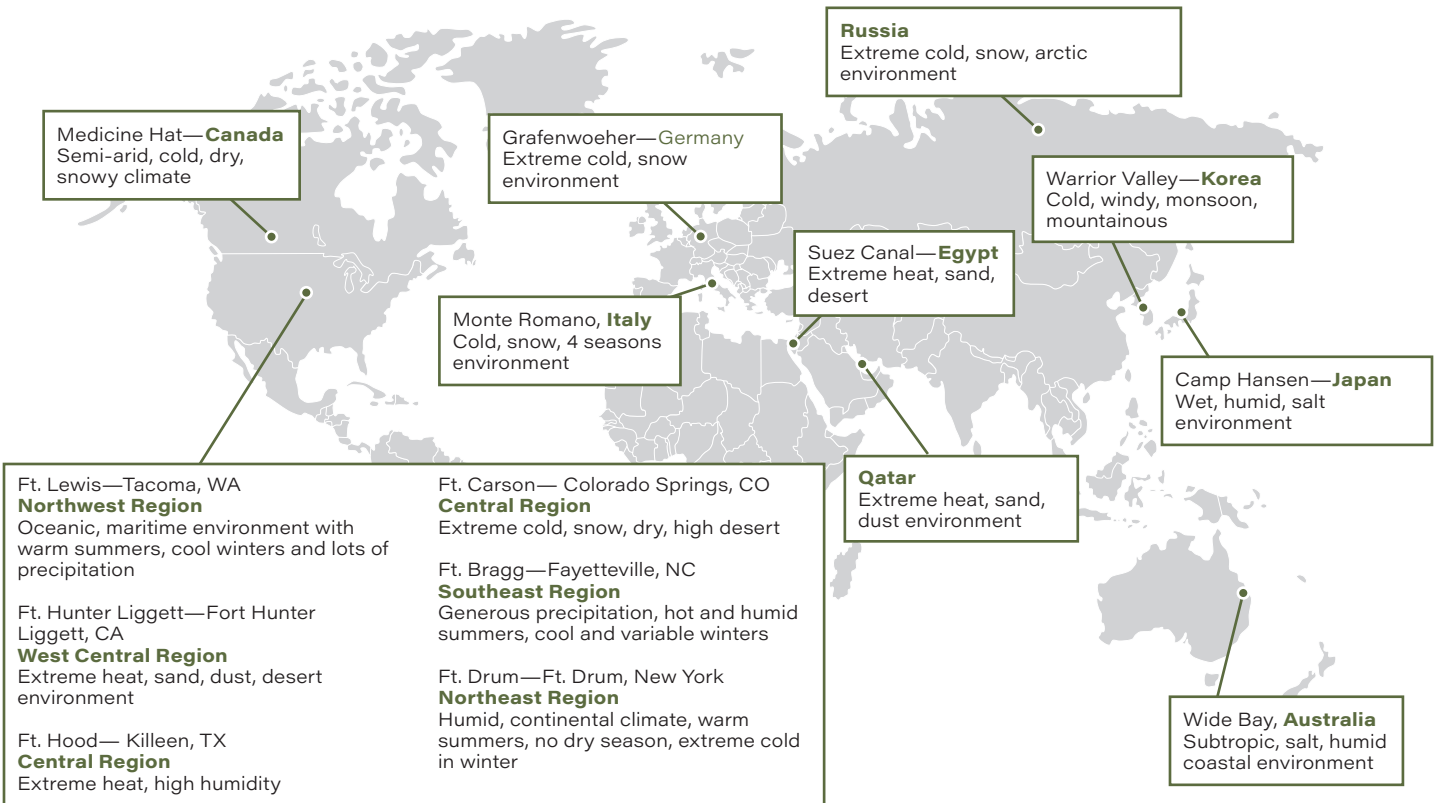

MIT SPECIFICATIONS

SPECIFICATION	VALUE
Communication System	VHF, UHF, Ethernet, Wi-Fi, Fiber, MUX
Power	12VDC on board, 24VDC, 120VAC/230VAC, 50/60Hz Bunker
Carrier Dimensions	24" W x 36" L x 24" H (concealed), 25.5" H (exposed without a target)
Carrier Speed	Variable speed, max 7 mph (11 kph)
Self-Test	Standard power on self-test
Durability	IP65
Operating Temp Range	-20°F (-29°C) to +140°F (+60°C) operation
Other	Does not contain hydraulic fluids, contaminants, or hazardous toxins. Can be used with a muzzle flash or moonlight simulator or MILES hit adaptor
Hit Sensing	600 hits/minute
Hit Sensitivity	Remotely adjustable
Expose/Conceal Time	Less than 1 second
Targets	All industry standard US Army and NATO targets
Max Target Weight	10 lbs or 4.5 kg
Wind	35 mph (56 kph) safe operation

EXAMPLES OF FIELDIED MITS

ITS-MilitarySales@inveristraining.com | 1.800.813.9046

296 Brogdon Road | Suwanee, GA 30024 USA

inveristraining.com